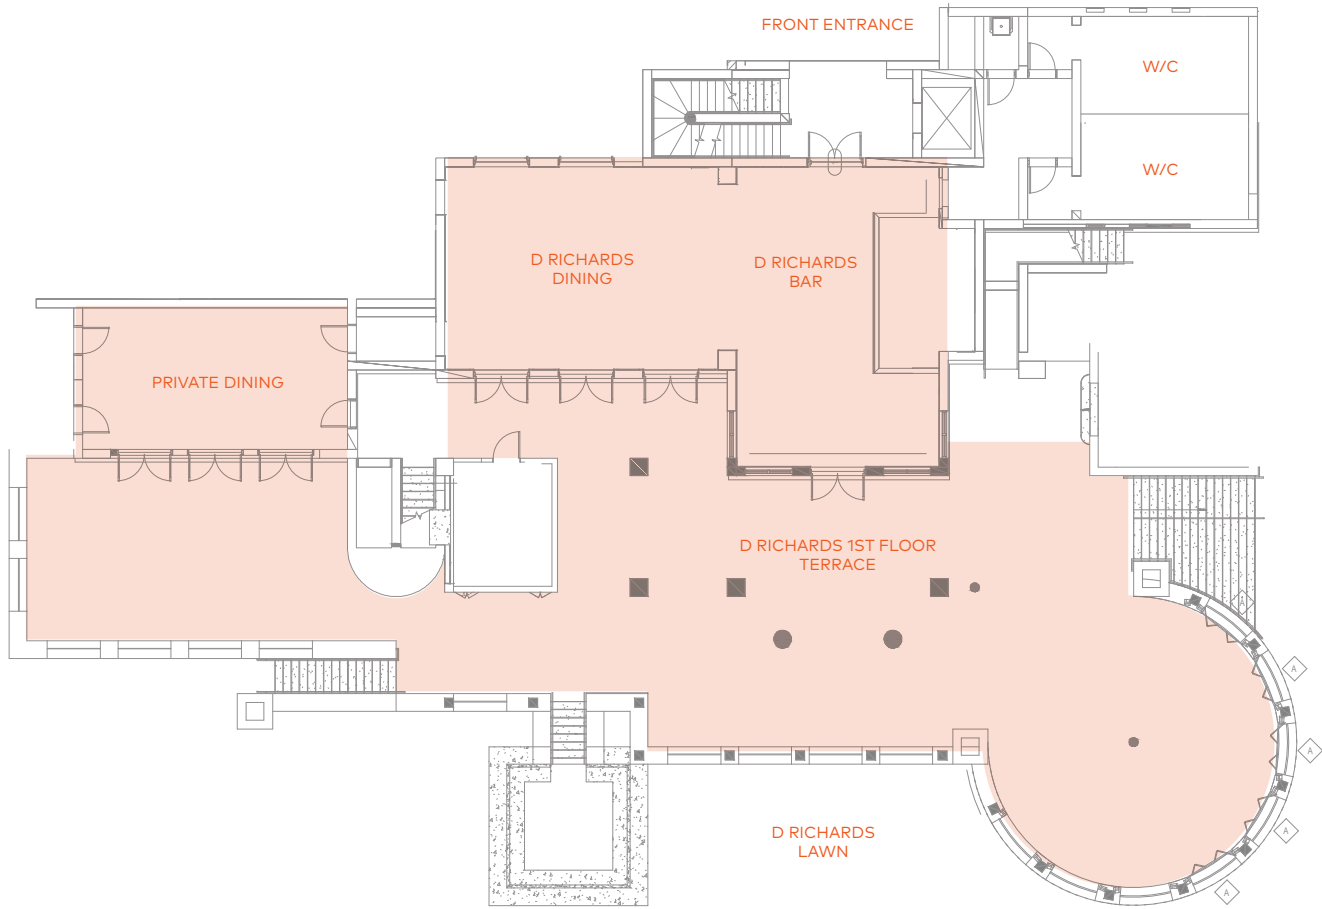

Ballroom

VENUE	SQUARE FOOTAGE	RECEPTION	SEATED	CLASSROOM	THEATER	CONFERENCE
RENDEZVOUS BAY SIDE						
Ballroom	4,730	200	170	100	200	32
Ballroom Section 1	2,800	80	100	80	180	-
Ballroom Section 2	1,300	40	60	24	50	16
Ballroom Section 3	630	15	40	18	30	12
Ballroom Section 1 & 2	4,100	89	140	-	150	-
Ballroom Section 2 & 3	1,930	60	100	60	120	-

D Richards | First Floor

VENUE	SQUARE FOOTAGE	RECEPTION	SEATED	CLASSROOM	THEATER	CONFERENCE
GOLF CLUBHOUSE						
D Richards 1st Floor Indoors	1,426	50	36	-	-	-
D Richards Private Dining Room	480	-	12	-	-	10
D Richards 1st Floor Terrace	1,262	60	80	-	-	-
D Richards Lawn	3,220	250	180	-	-	-

Clubhouse Deck | Second Floor

VENUE	SQUARE FOOTAGE	RECEPTION	SEATED	CLASSROOM	THEATER	CONFERENCE
GOLF CLUBHOUSE						
Clubhouse 2nd Floor Indoors	1,500	90	80	22	120	16
Clubhouse 2nd Floor Terrace	900	30	30	-	-	-