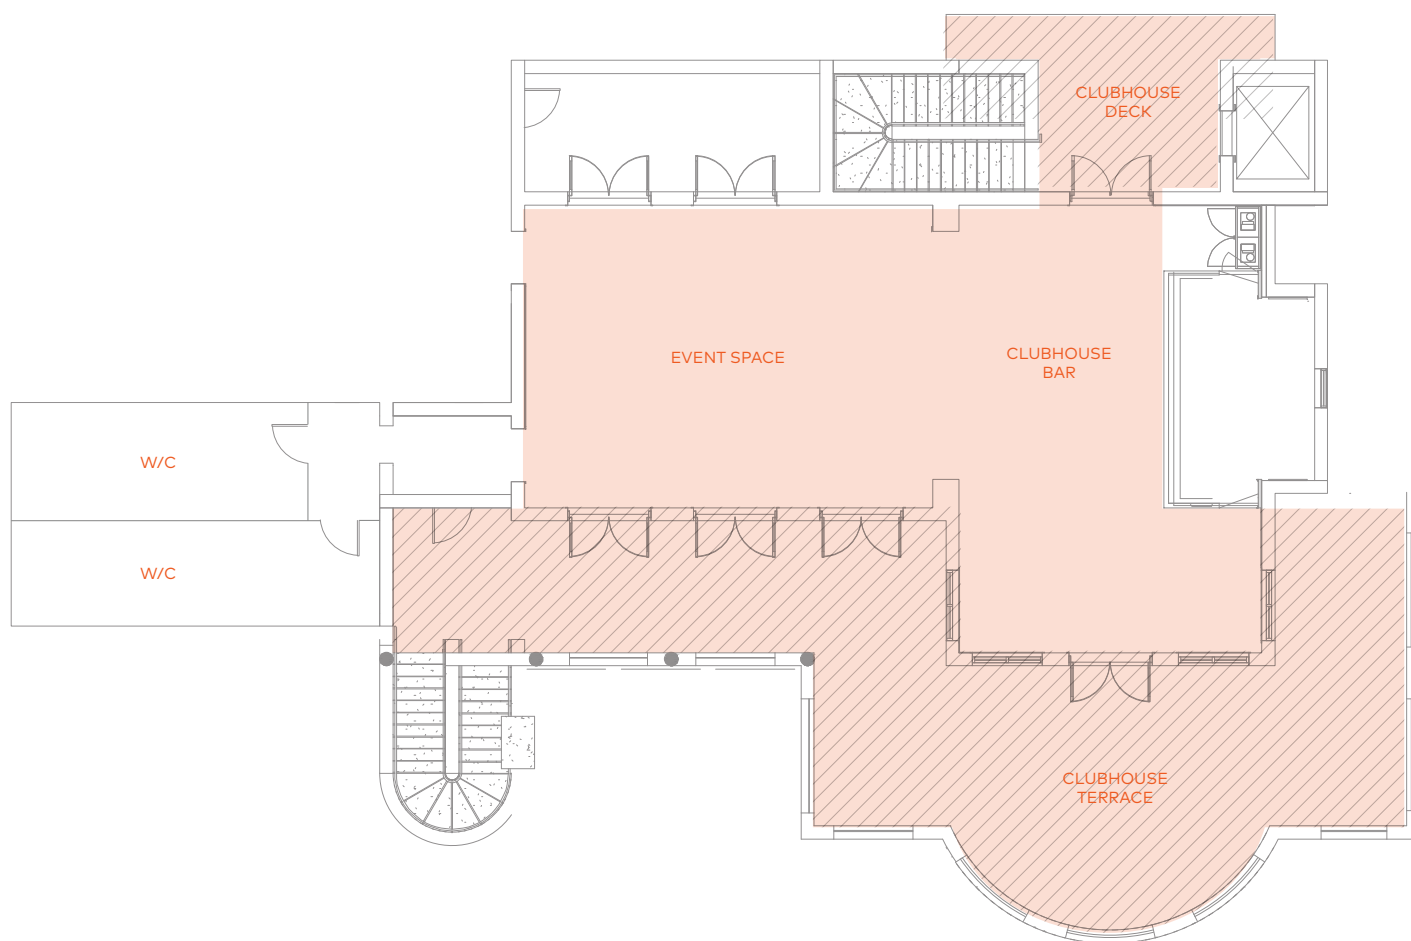

Ballroom

VENUE	SQUARE FOOTAGE	RECEPTION	SEATED	CLASSROOM	THEATER	CONFERENCE
RENDEZVOUS BAY SIDE						
Ballroom	4,730	200	170	100	200	32
Ballroom Section 1	2,800	80	100	80	180	-
Ballroom Section 2	1,300	40	60	24	50	16
Ballroom Section 3	630	15	40	18	30	12
Ballroom Section 1 & 2	4,100	89	140	-	150	-
Ballroom Section 2 & 3	1,930	60	100	60	120	-

D Richards | First Floor

VENUE	SQUARE FOOTAGE	RECEPTION	SEATED	CLASSROOM	THEATER	CONFERENCE
GOLF CLUBHOUSE						
D Richards 1st Floor Indoors	1,426	50	36	-	-	-
D Richards Private Dining Room	480	-	12	-	-	10
D Richards 1st Floor Terrace	1,262	60	80	-	-	-
D Richards Lawn	3,220	250	180	-	-	-

Clubhouse Deck | Second Floor

VENUE	SQUARE FOOTAGE	RECEPTION	SEATED	CLASSROOM	THEATER	CONFERENCE
GOLF CLUBHOUSE						
Clubhouse 2nd Floor Indoors	1,500	90	80	22	120	16
Clubhouse 2nd Floor Terrace	900	30	30	-	-	-