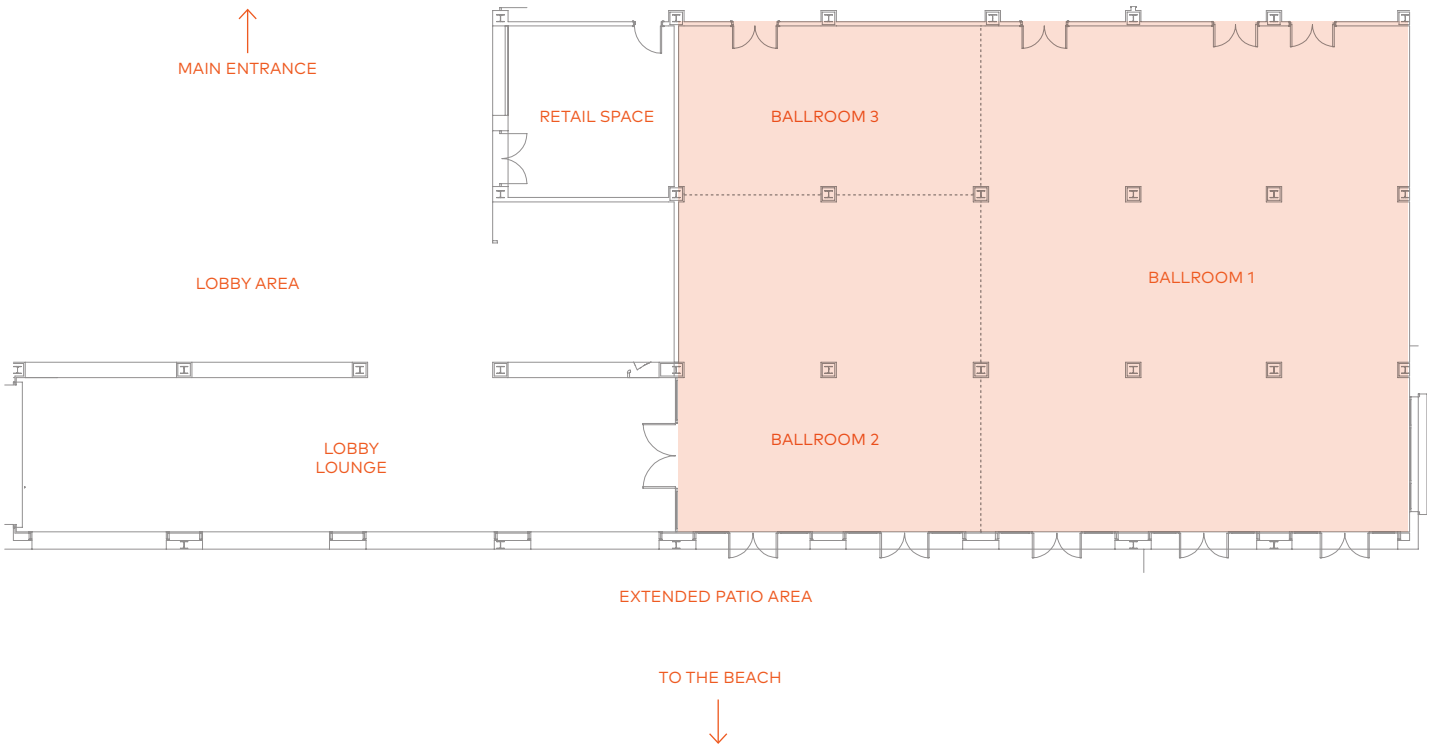

Ballroom

VENUE	SQUARE FOOTAGE	RECEPTION	SEATED	CLASSROOM	THEATER	CONFERENCE
RENDEZVOUS BAY SIDE						
Ballroom	4,730	200	170	100	200	32
Ballroom Section 1	2,800	80	100	80	180	-
Ballroom Section 2	1,300	40	60	24	50	16
Ballroom Section 3	630	15	40	18	30	12
Ballroom Section 1 & 2	4,100	89	140	-	150	-
Ballroom Section 2 & 3	1,930	60	100	60	120	-

D Richards | First Floor

VENUE	SQUARE FOOTAGE	RECEPTION	SEATED	CLASSROOM	THEATER	CONFERENCE
GOLF CLUBHOUSE						
D Richards 1st Floor Indoors	1,426	50	36	-	-	-
D Richards Private Dining Room	480	-	12	-	-	10
D Richards 1st Floor Terrace	1,262	60	80	-	-	-
D Richards Lawn	3,220	250	180	-	-	-

Capacity Chart

VENUE	SQUARE FOOTAGE	RECEPTION	SEATED	CLASSROOM	THEATER	CONFERENCE
GOLF CLUBHOUSE						
D Richards 1st Floor Indoors	1,426	50	36	-	-	-
D Richards Private Dining Room	480	-	12	-	-	10
D Richards 1st Floor Terrace	1,262	60	80	-	-	-
Clubhouse 2nd Floor Indoors	1,500	90	80	22	120	16
Clubhouse 2nd Floor Terrace	900	30	30	-	-	-
D Richards Lawn	3,220	250	180	-	-	-
RENDEZVOUS BAY SIDE						
Ballroom	4,730	200	170	100	200	32
Ballroom Section 1	2,800	80	100	80	180	-
Ballroom Section 2	1,300	40	60	24	50	16
Ballroom Section 3	630	15	40	18	30	12
Ballroom Section 1 & 2	4,100	89	140	-	150	-
Ballroom Section 2 & 3	1,930	60	100	60	120	-
Rendezvous Bay Pool Deck	3,500	200	-	-	-	-
Ballroom & Pool Deck	8,200	250	-	-	-	-
Rendezvous Bay Beach	-	150	150	-	-	-
Kitchen Table	2,900	-	70-Existing	-	-	-
Eventide - Bar/Deck	2,600	70	60	-	-	-
Eventide - Bar/Deck/Beach	3,900	170	225	-	-	-
Rendezvous Bay Building 1 Lawn	1,600	60	80	-	-	-
Penthouse Patio	-	200	150	-	-	-
Hydroponic Lawn	3,250	250	200	-	-	-
Hydroponic Garden	1,008	80	60	-	-	-
MERRYWING BAY SIDE						
Breezes	2,400	75	40	-	-	-
Merrywing Lawn	3,000	375	250	-	-	-
Merrywing Pool Deck	-	200	-	-	-	-
Merrywing Bay Pool Deck/Marella	3,500	250	-	-	-	-
Merrywing Beach	-	100	-	-	-	-
Oliva's	1,700	-	64-Existing	-	-	-